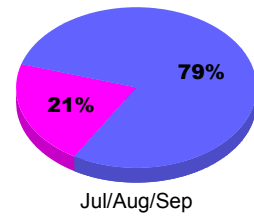

Membership Results
2010-2011

Membership
2009-2010

Month	Net Memb Goal	Actual New Memb	Actual Dropped Memb	Gain/Loss of Memb	Gain/Loss of Memb
Jul/Aug/Sep	150	298	-246	52	166
Totals	150	298	-246	52	166

Membership Results 2010-2011

Goal, New, Dropped, Gain/Loss

Comparison of Membership Gain/Loss

Current Year Compared to the Previous Year

Gender Comparison 2010-2011

■ Male ■ Female