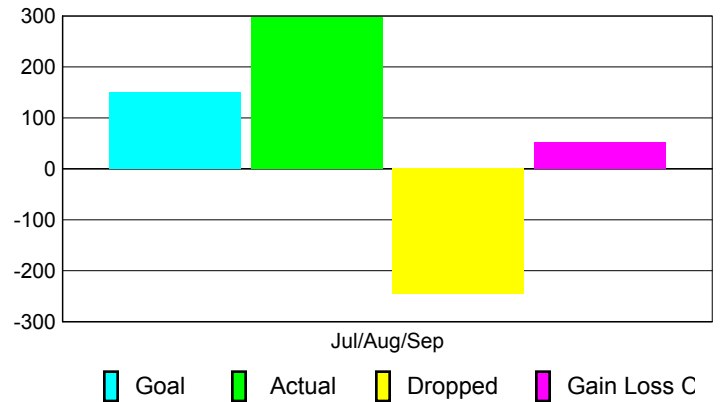

Membership Results 2010-2011

Goal, New, Dropped, Gain/Loss