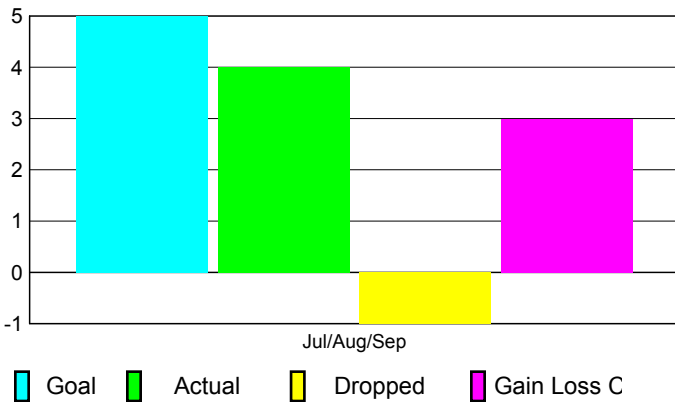

2010-2011 GMT Reports for District (or Undistricted) **District 324B1**

GMT: Adv K G RAMA KRISHNA MUR

Location: INDIA

GMT CA: 6

CLUBS

Club Results
2010-2011

Clubs
2009-2010

Month	New Club Goal	Actual New Clubs	Actual Dropped Clubs	Gain/Loss of Clubs	Gain/Loss of Clubs
Jul/Aug/Sep	5	4	-1	3	4
Totals	5	4	-1	3	4

Club Results 2010-2011

Goal, New, Dropped, Gain/Loss

Comparison of Club Gain/Loss

Current Year Compared to the Previous Year

YTD Status Quo Clubs 2010-2011

Status Quo Clubs Compared to Status Quo Members

MEMBERSHIP