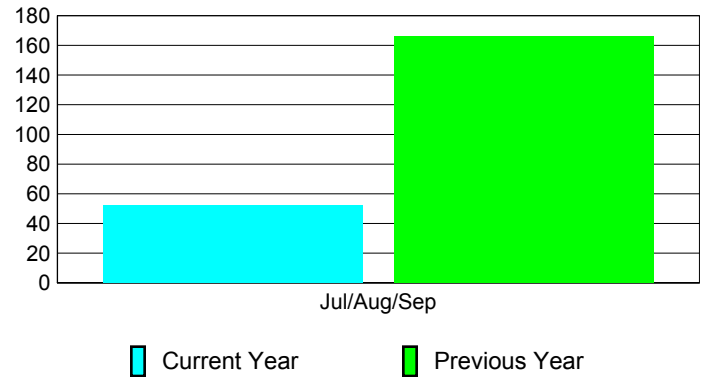

Comparison of Membership Gain/Loss

Current Year Compared to the Previous Year